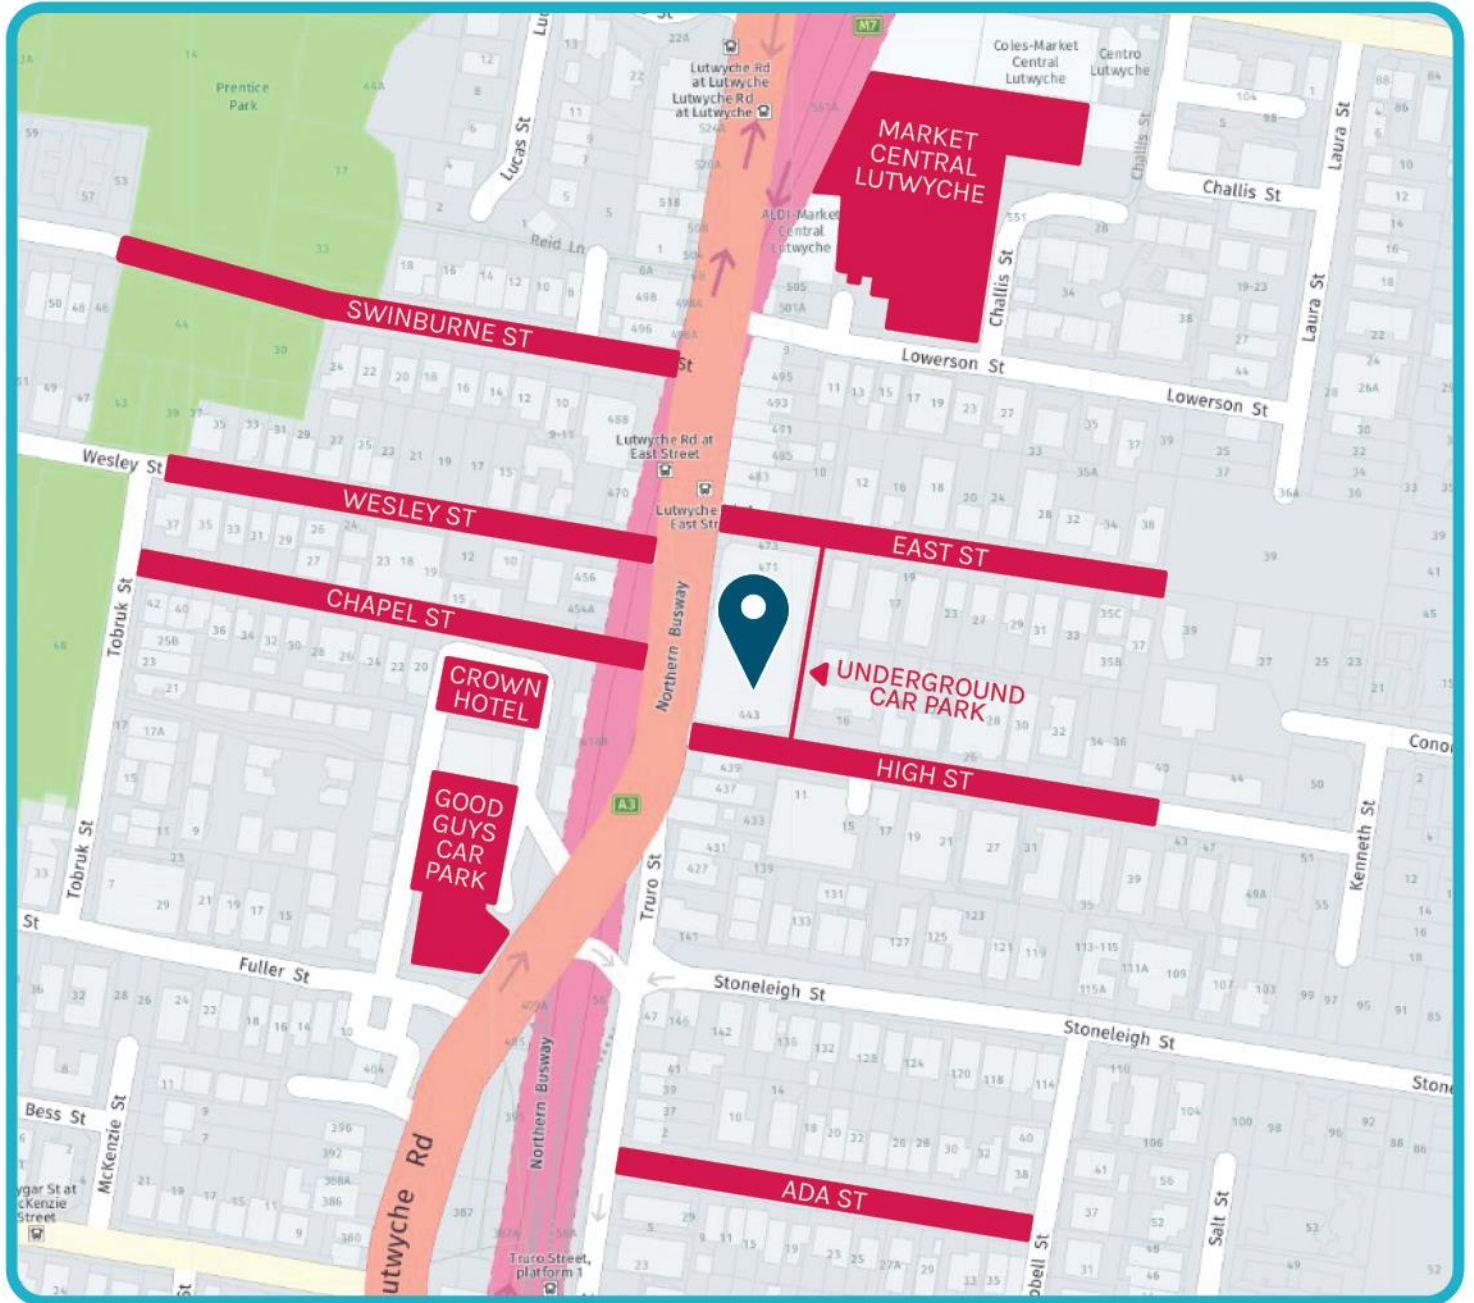

KINGSWIM LUTWYCHE

Parking Options

 Kingswim Lutwyche  Parking

kingswim
Lutwyche

461-473 Lutwyche Road, Lutwyche QLD 4030.
Located inside Fitness First